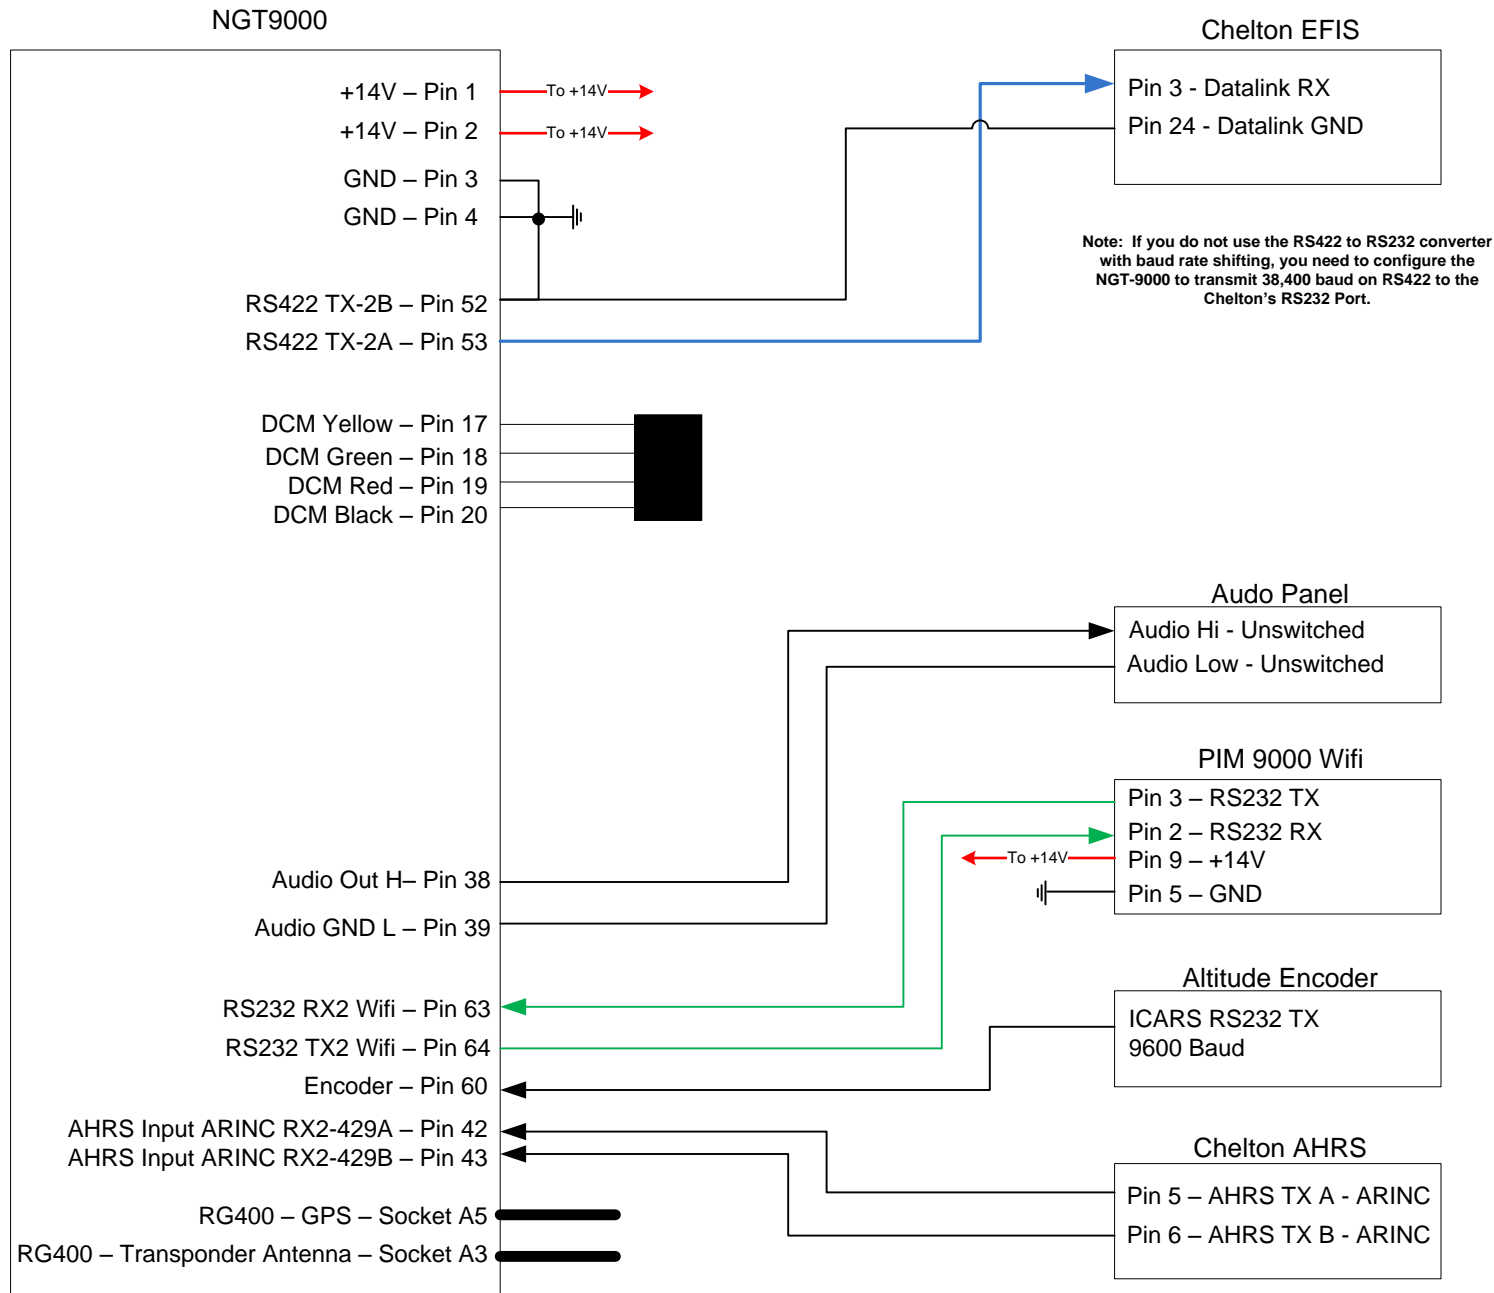

# Typical NGT-9000 Transponder with Chelton EFIS Wiring

## No Converter/Filter Box

# Typical NGT-9000 Transponder with Chelton EFIS Wiring With Converter/Filter Box